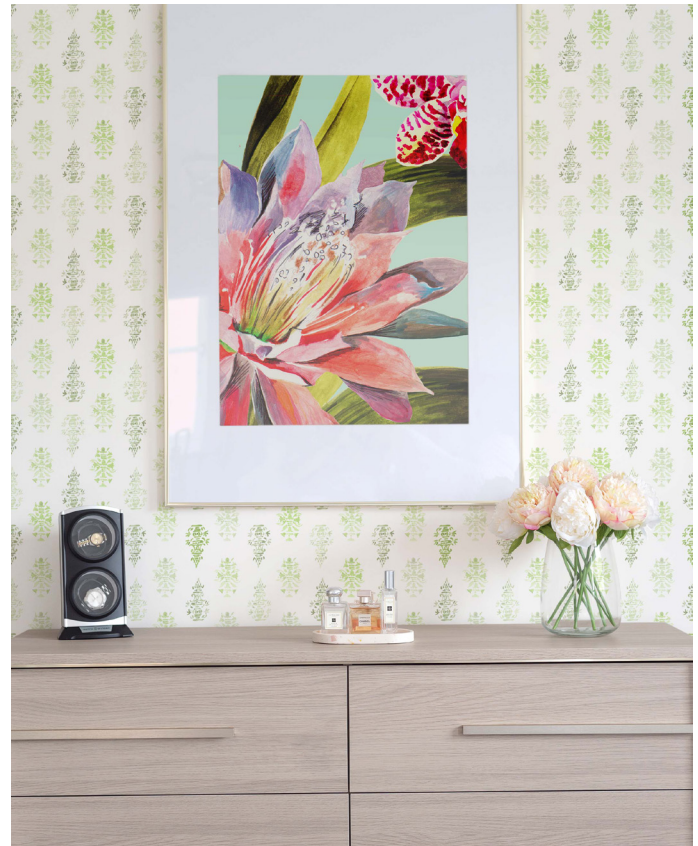

MAUREEN'S GARDEN
SKU: WP-220

The crunch of the pea gravel under my feet, the scent of mint and basil and lavender. I love my little garden. It's a beautiful retreat from the world.

Maureen's Garden is an homage to a designer's late mother and her deep love of the garden. DC designer, Josh Hildreth, asked me to create a pattern that incorporated some of his mother's favorite plants, especially Irish Bells.

Listing: Heavy Matte Paper
Length: by the yard
Roll Width: 24" pre-trimmed; 48" wide rolls on request
Sold by the yard; 6 yard max single panel length
Availability: 14 business days from order payment

SKU: WP-220
Colors: Multi, Denim, Moss
Repeat: 21.15" V x 24"
Width: 24"
Match: Straight
Class A Fire-Rated
PVC FreePVC Free