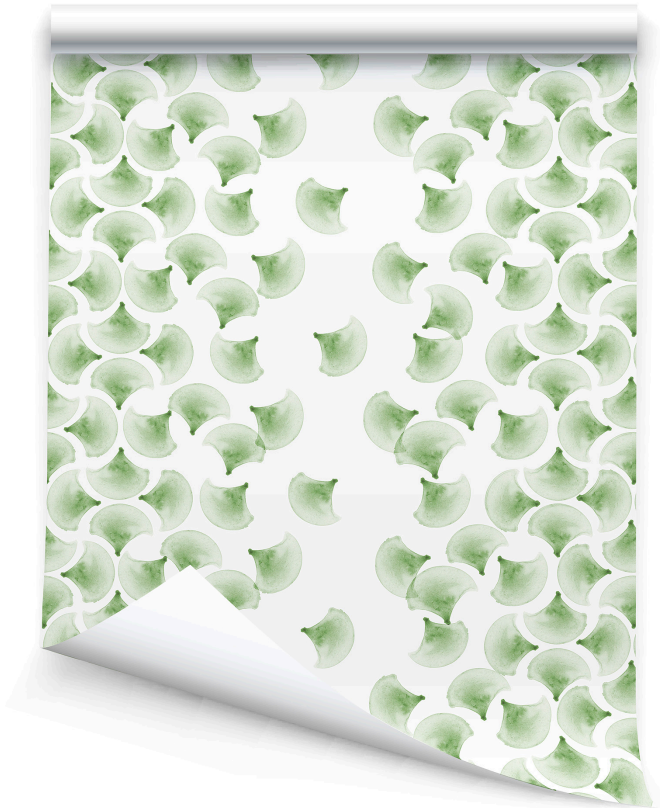

PETAL  
SKU: WP-203

VICTORIA LARSON

Inspired by magnolia petals that carpet our lawn and float on the water in the spring. Petal is an organic stripe that falls apart and comes back together. The original watercolor details shine.

Listing: Heavy Matte Paper  
Length: by the yard  
Width: 24" pre-trimmed; 48" wide rolls on request  
Sold by the yard; 6 yard max single panel length  
Availability: 14 business days from order payment

SKU: WP-203  
Colors: Blue, Green, Pink  
Repeat: 24" x 24"  
Match: Straight  
Class A Fire-Rated  
PVC Free